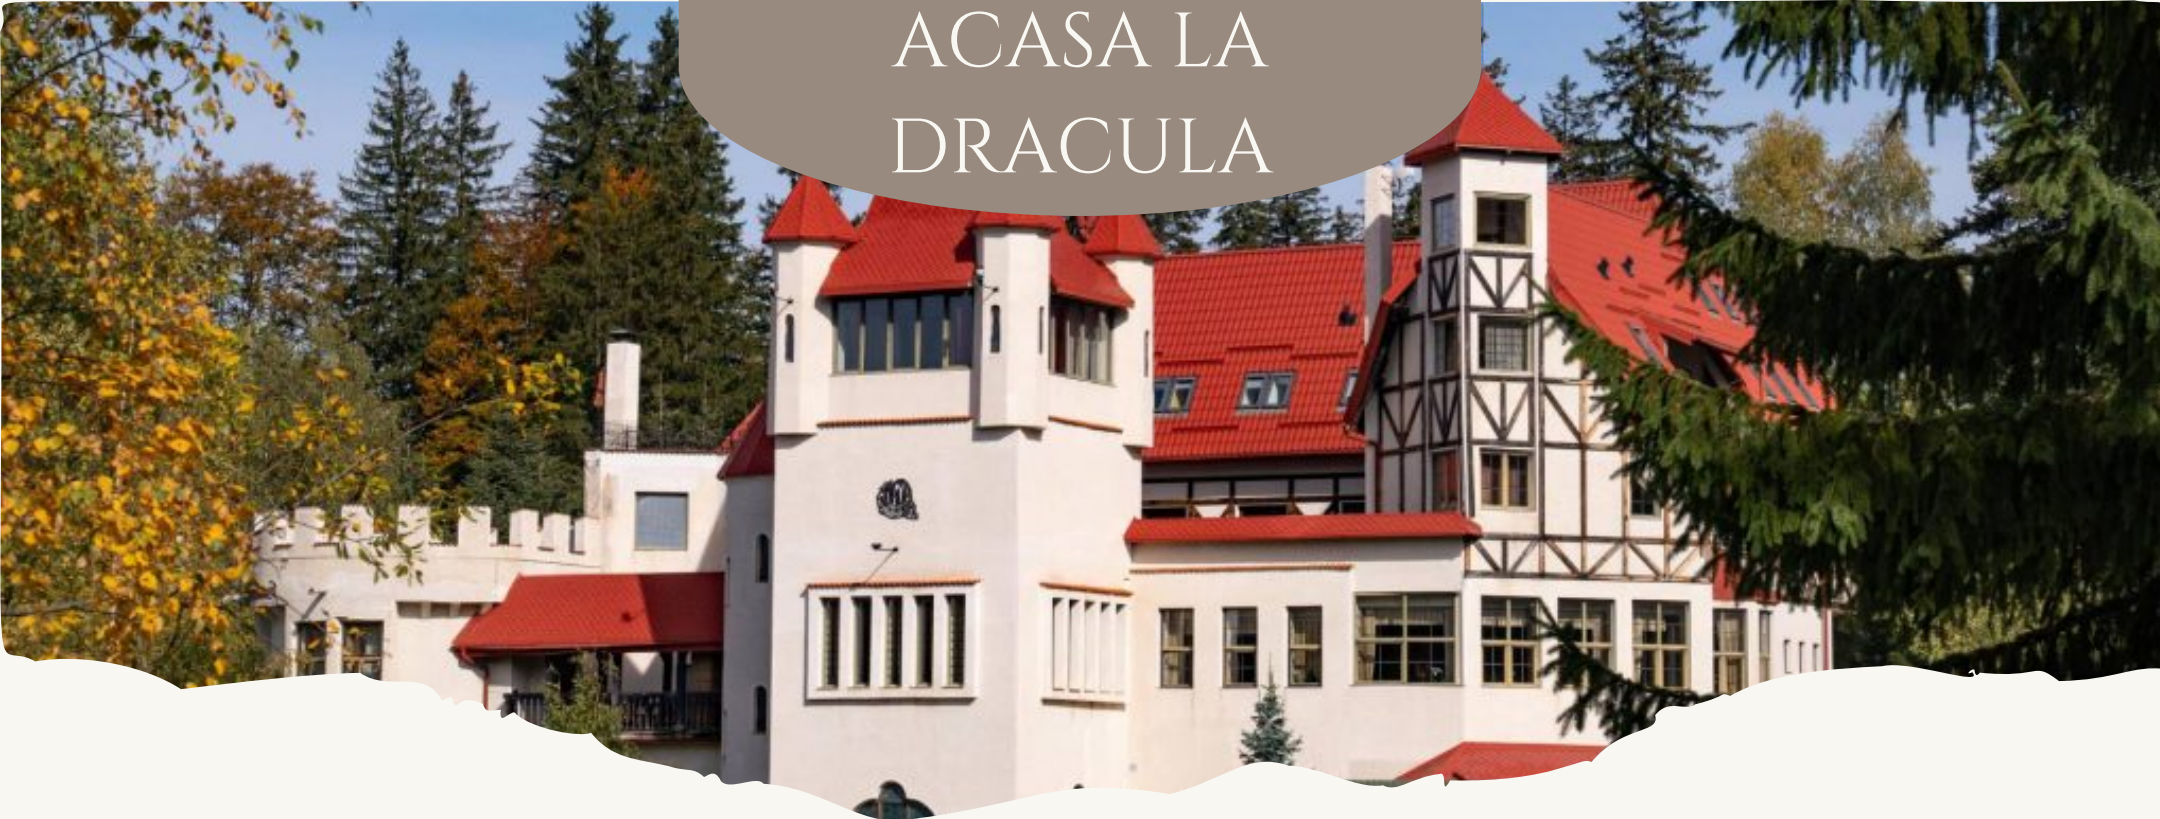

ACASA LA DRACULA