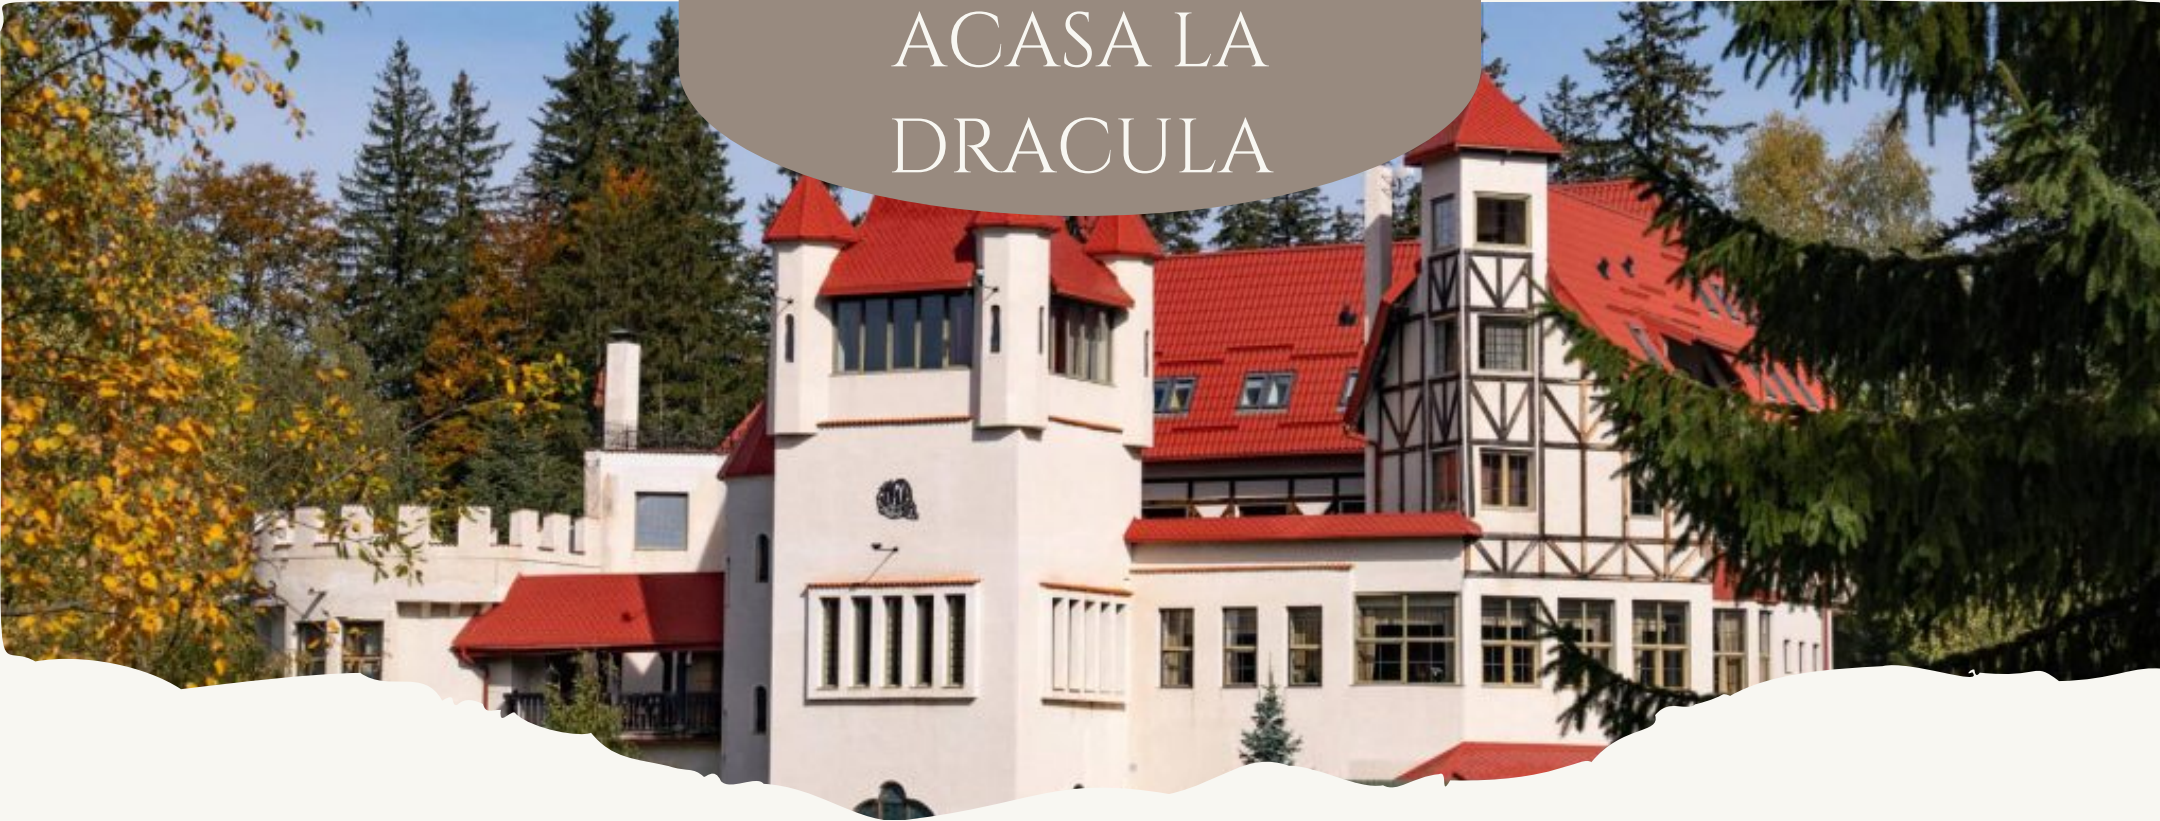

HOTEL CRISALPIN

STANDARD DUBLA

300LEI/ NOAPTE

Pat matrimonial | Mic dejun inclus |

ACASA LA DRACULA

CAMERA SINGLE

315LEI/ NOAPTE

Pat matrimonial | Mic dejun inclus |