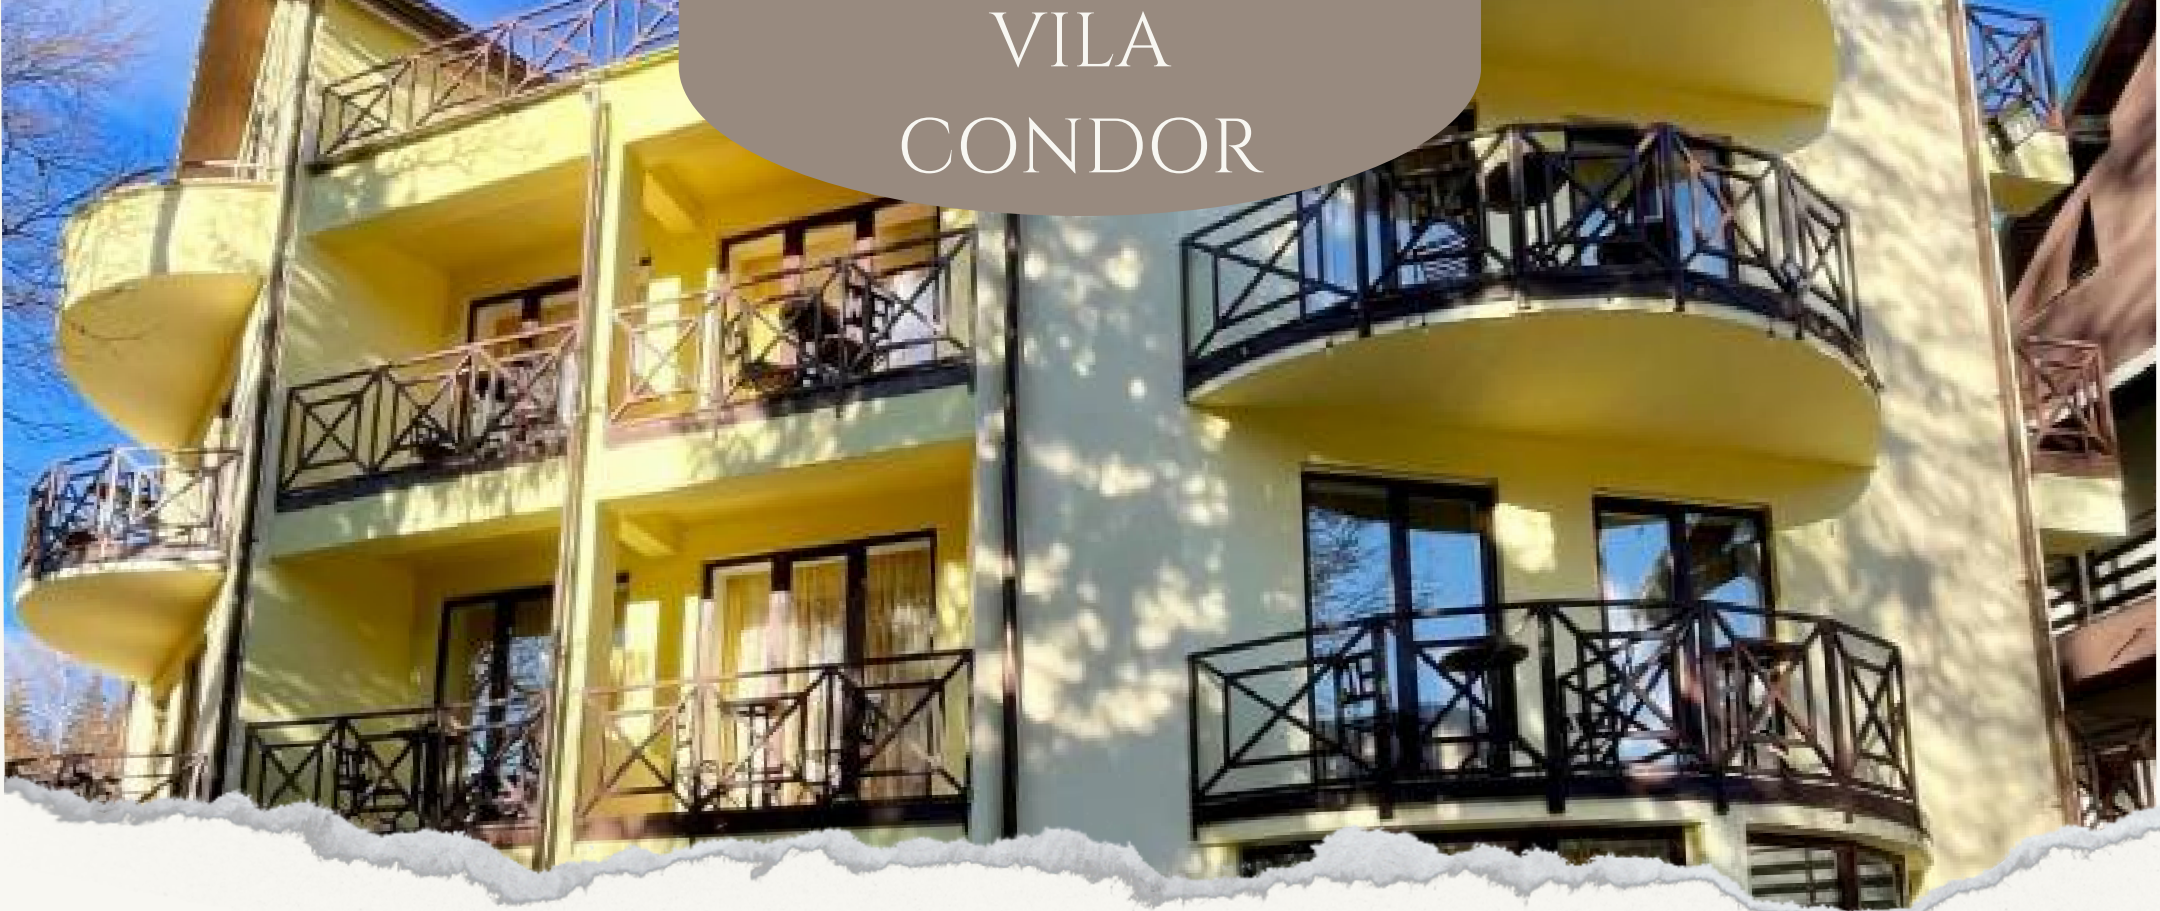

VILA CONDOR

STANDARD DUBLA

355LEI/ NOAPTE

Pat matrimonial | Mic dejun inclus